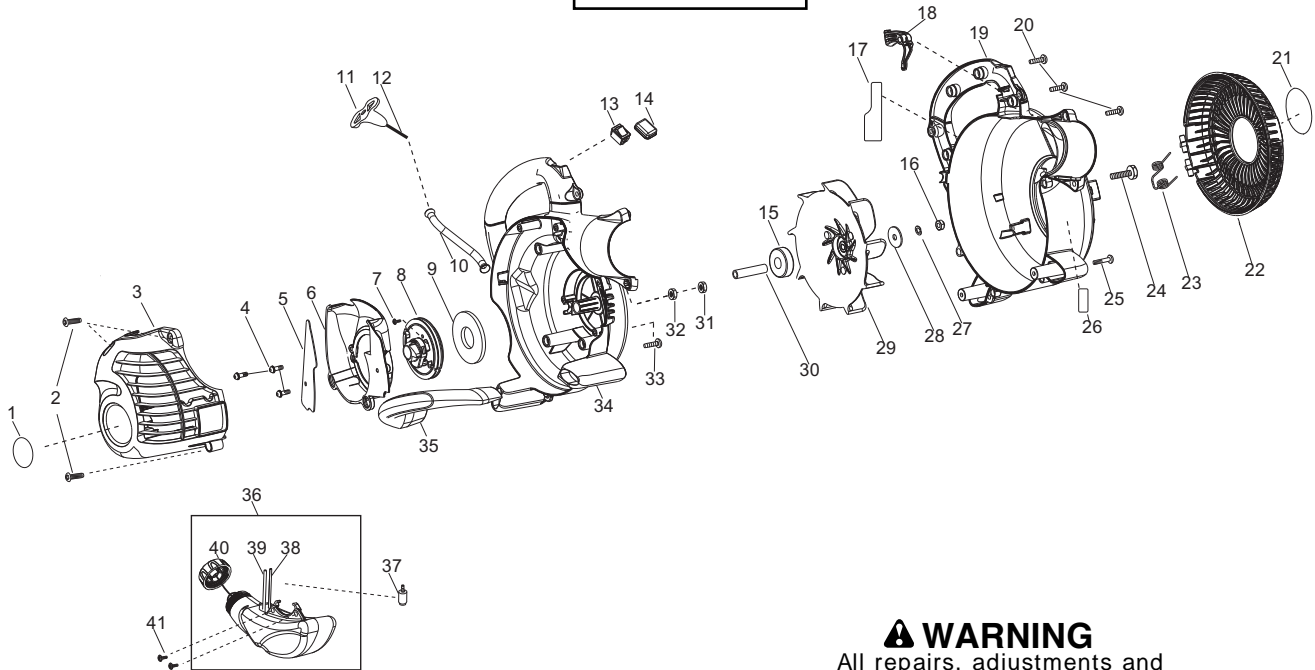

Parts List No. 545164320		 PARTS LIST	MODEL MAC GBV 325 (RoW,EU,A U, RUSS IA)	
Date 10/01/12	Replaces 545164320 - 8/02/12		NOTE : Illustration may differ from actual model due to design changes.	Page: 1

TYPE 1,2,3,4

⚠ WARNING
All repairs, adjustments and maintenance not described in the Operator's Manual must be performed by Qualified Service Personnel.

Ref.	Part No.	Description	Ref.	Part No.	Description
1.	-----	Decal - Engine Cover	22.	545100801	Door- Vac
✓	*****	TYPE 1	23.	545115601	Spring - Vac Door
	545002941	TYPE 2,3	24.	545003502	Screw
✓	580779501	TYPE 4	25.	530016406	Screw - Handle Vac
2.	530015814	Screw	26.	-----	Decal - Warning
3.	545135806	Assy - Engine Cover	✓	*****	TYPE 1
4.	530015880	Screw		577924201	TYPE 2,3
5.	545134001	Shield - Baffle	✓	580863201	TYPE 4
6.	545099101	Baffle	27.	530092322	Washer - Lock
7.	530016391	Screw	28.	545109901	Washer - Impeller
8.	545081852	Kit - Starter Pulley	29.	580780901	Assy-Impeller
9.	545213601	Spring - Starter	30.	-----	Spacer - Flywheel
10.	545107101	Tube - Starter Rope	✓	*****	TYPE 1
11.	530054834	Handle - starter		545113701	TYPE 2
12.	545081833	Kit - Rope		576810101	TYPE 3,4
13.	545081830	Kit - Switch (momentary) (Incl. 14)	31.	-----	Locknut
14.	545128201	Protector - Switch	✓	*****	TYPE 1
15.	545099001	Bearing		530015515	TYPE 2,3,4
16.	530626605	Nut	32.	530015197	Nut
17.	-----	Decal - Start	33.	530016386	Screw
✓	*****	TYPE 1	34.	574882502	Assy-Scroll Assy. RH (Incl. 15)
	545165955	TYPE 2,3	35.	545101201	Handle - Vac
✓	580863702	TYPE 4	36.	576764901	Assy - Fuel Tank (Incl. 38,39,40)
18.	545113802	Trigger - Throttle	37.	530095646	Assy - Fuel Pickup
19.	574695403	Assy - Scroll LH (Incl. 22,23)	38.	530069247	Kit - Fuel Line (carb/purge)
20.	530015814	Screw	39.	530069216	Kit - Fuel Line (tank/purge)
21.	-----	Decal - Vac Door	40.	530057973	Assy - Fuel Cap w/retainer
✓	*****	TYPE 1	41.	530016445	Screw - Fuel Tank Retainer
	545002942	TYPE 2,3			
✓	580781501	TYPE 4			

✓ = New Part Number For This IPL

★ = Refer to the Service Reference Indicated for more information.(Located at the END of the IPL)